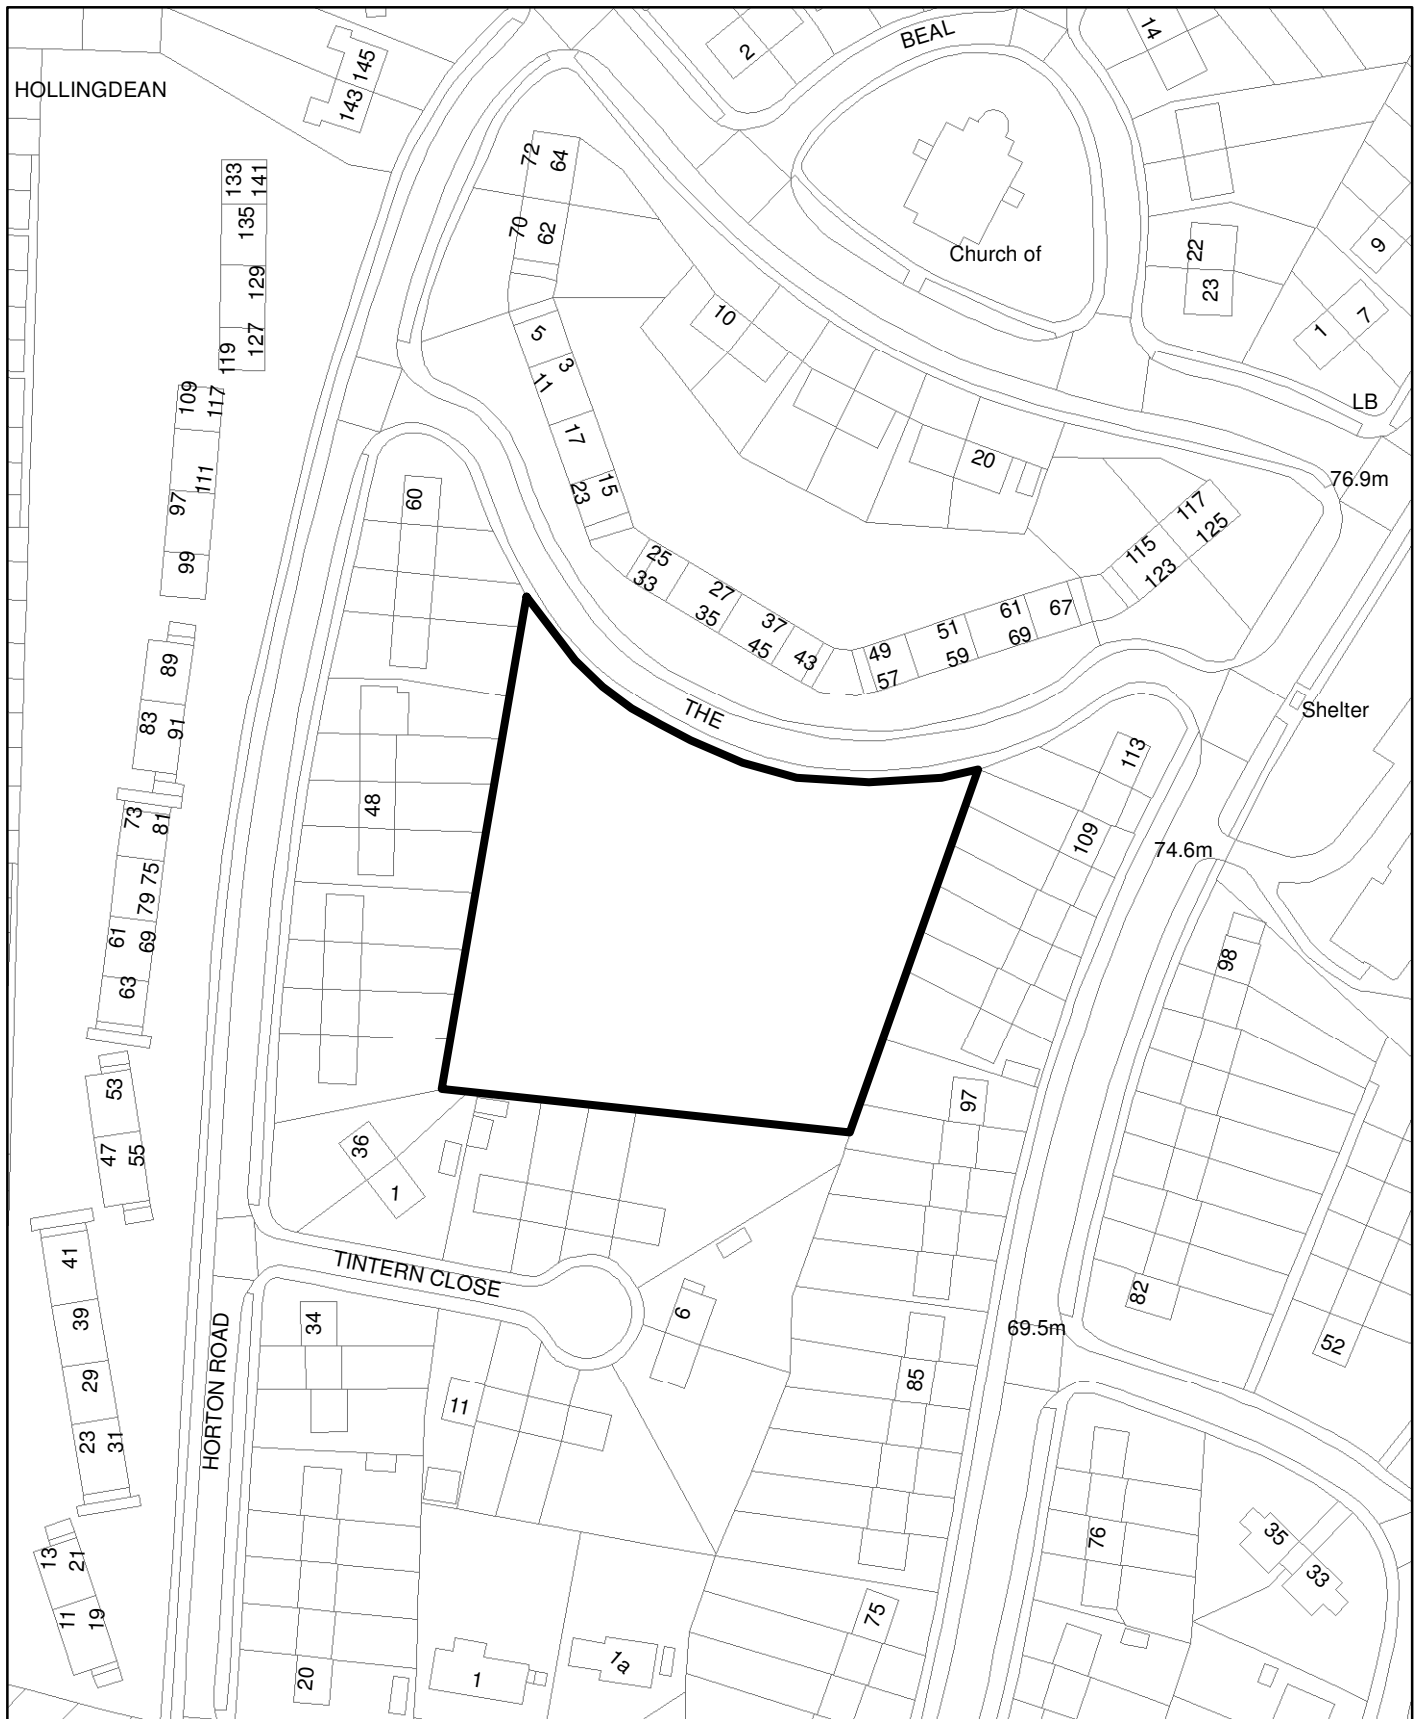

BH2015/031444 Site of Former William Moon Lodge, The Linkway, Brighton

**Brighton & Hove
City Council**

Scale: 1:1,250